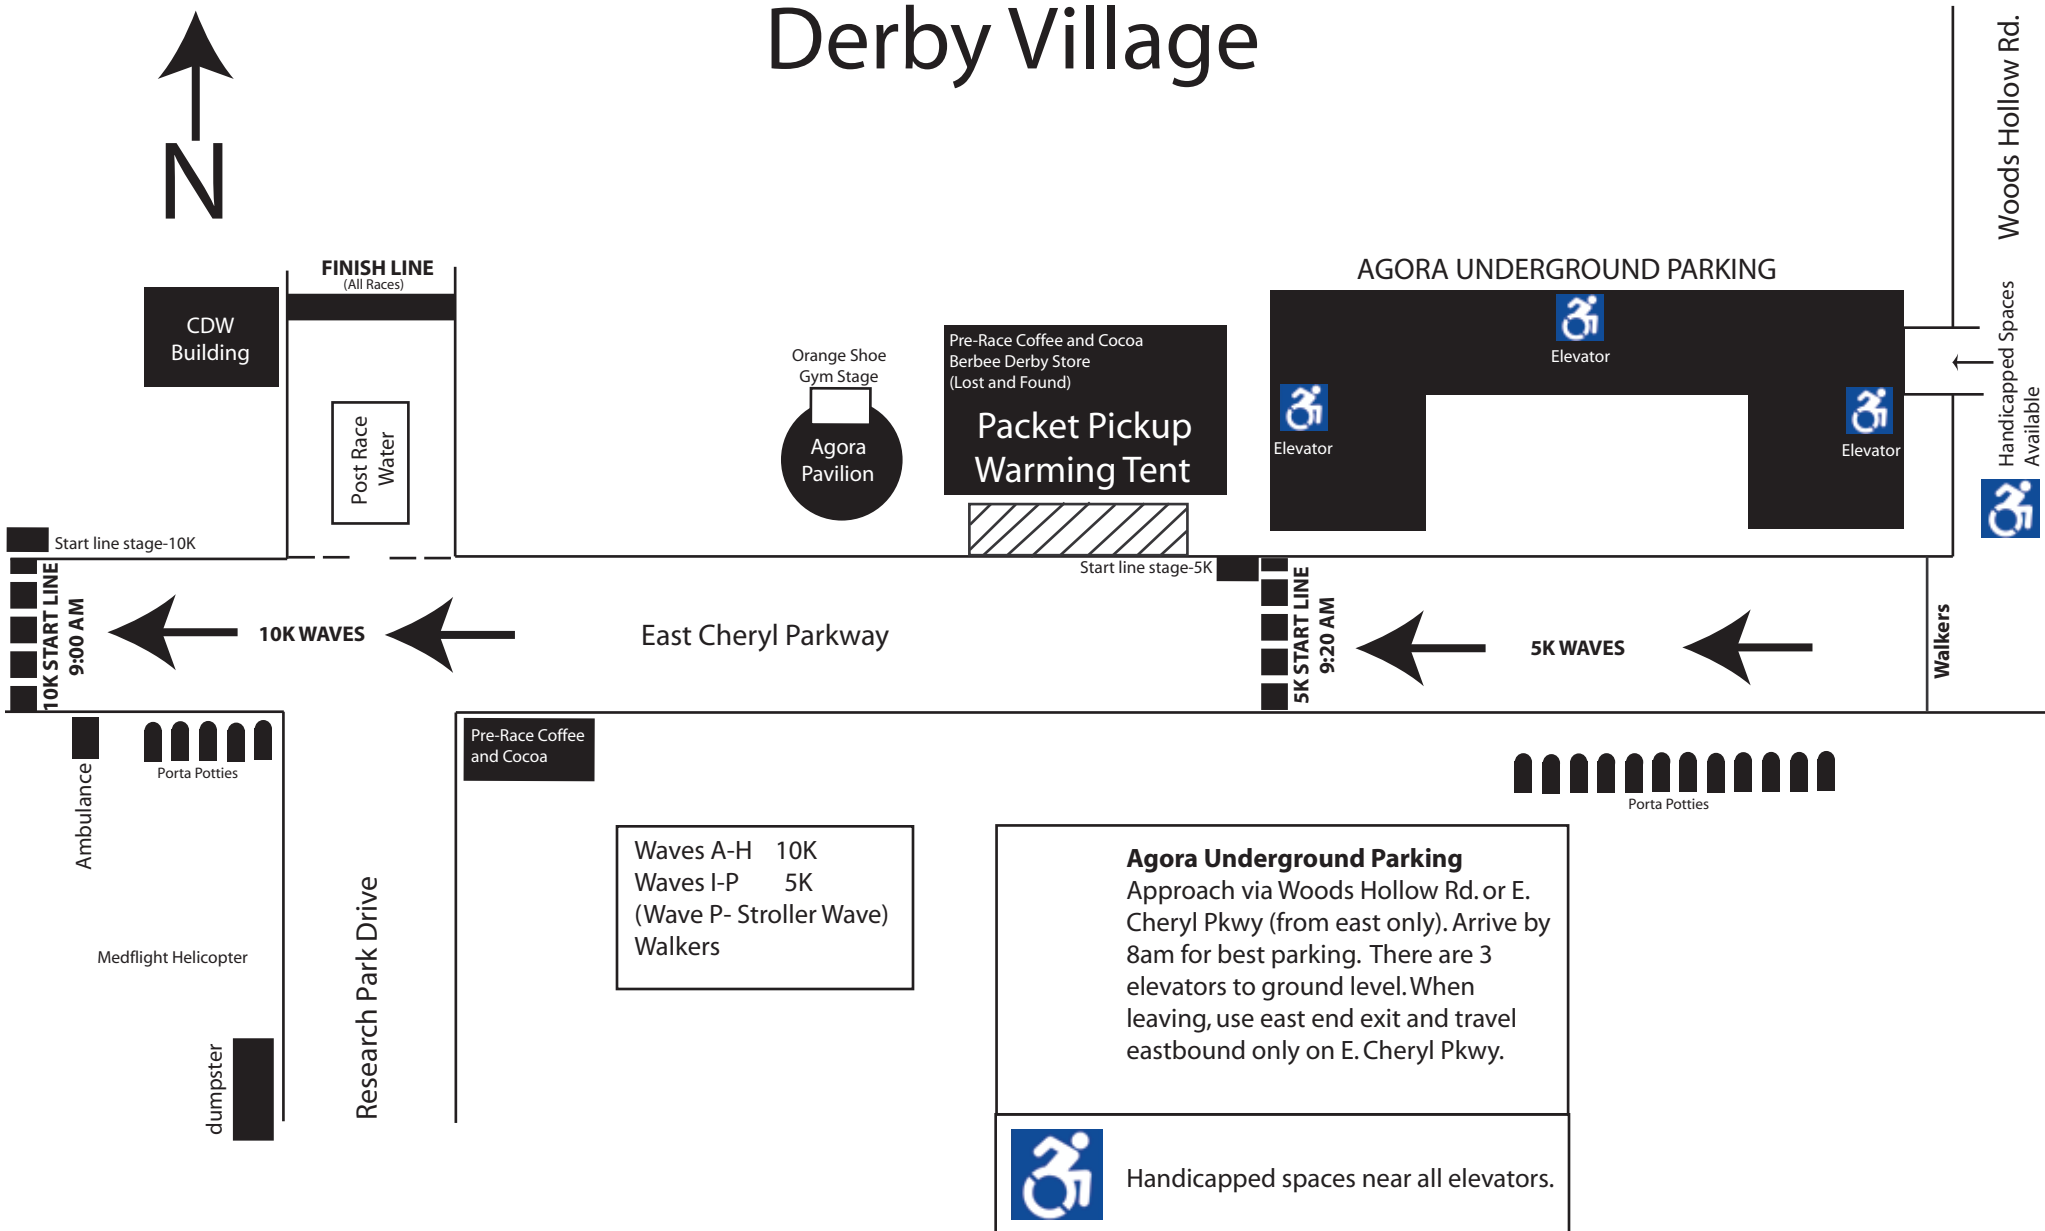

Derby Village

Please recycle your race goody bag in accordance with Madison's plastic bag recycling guidelines.