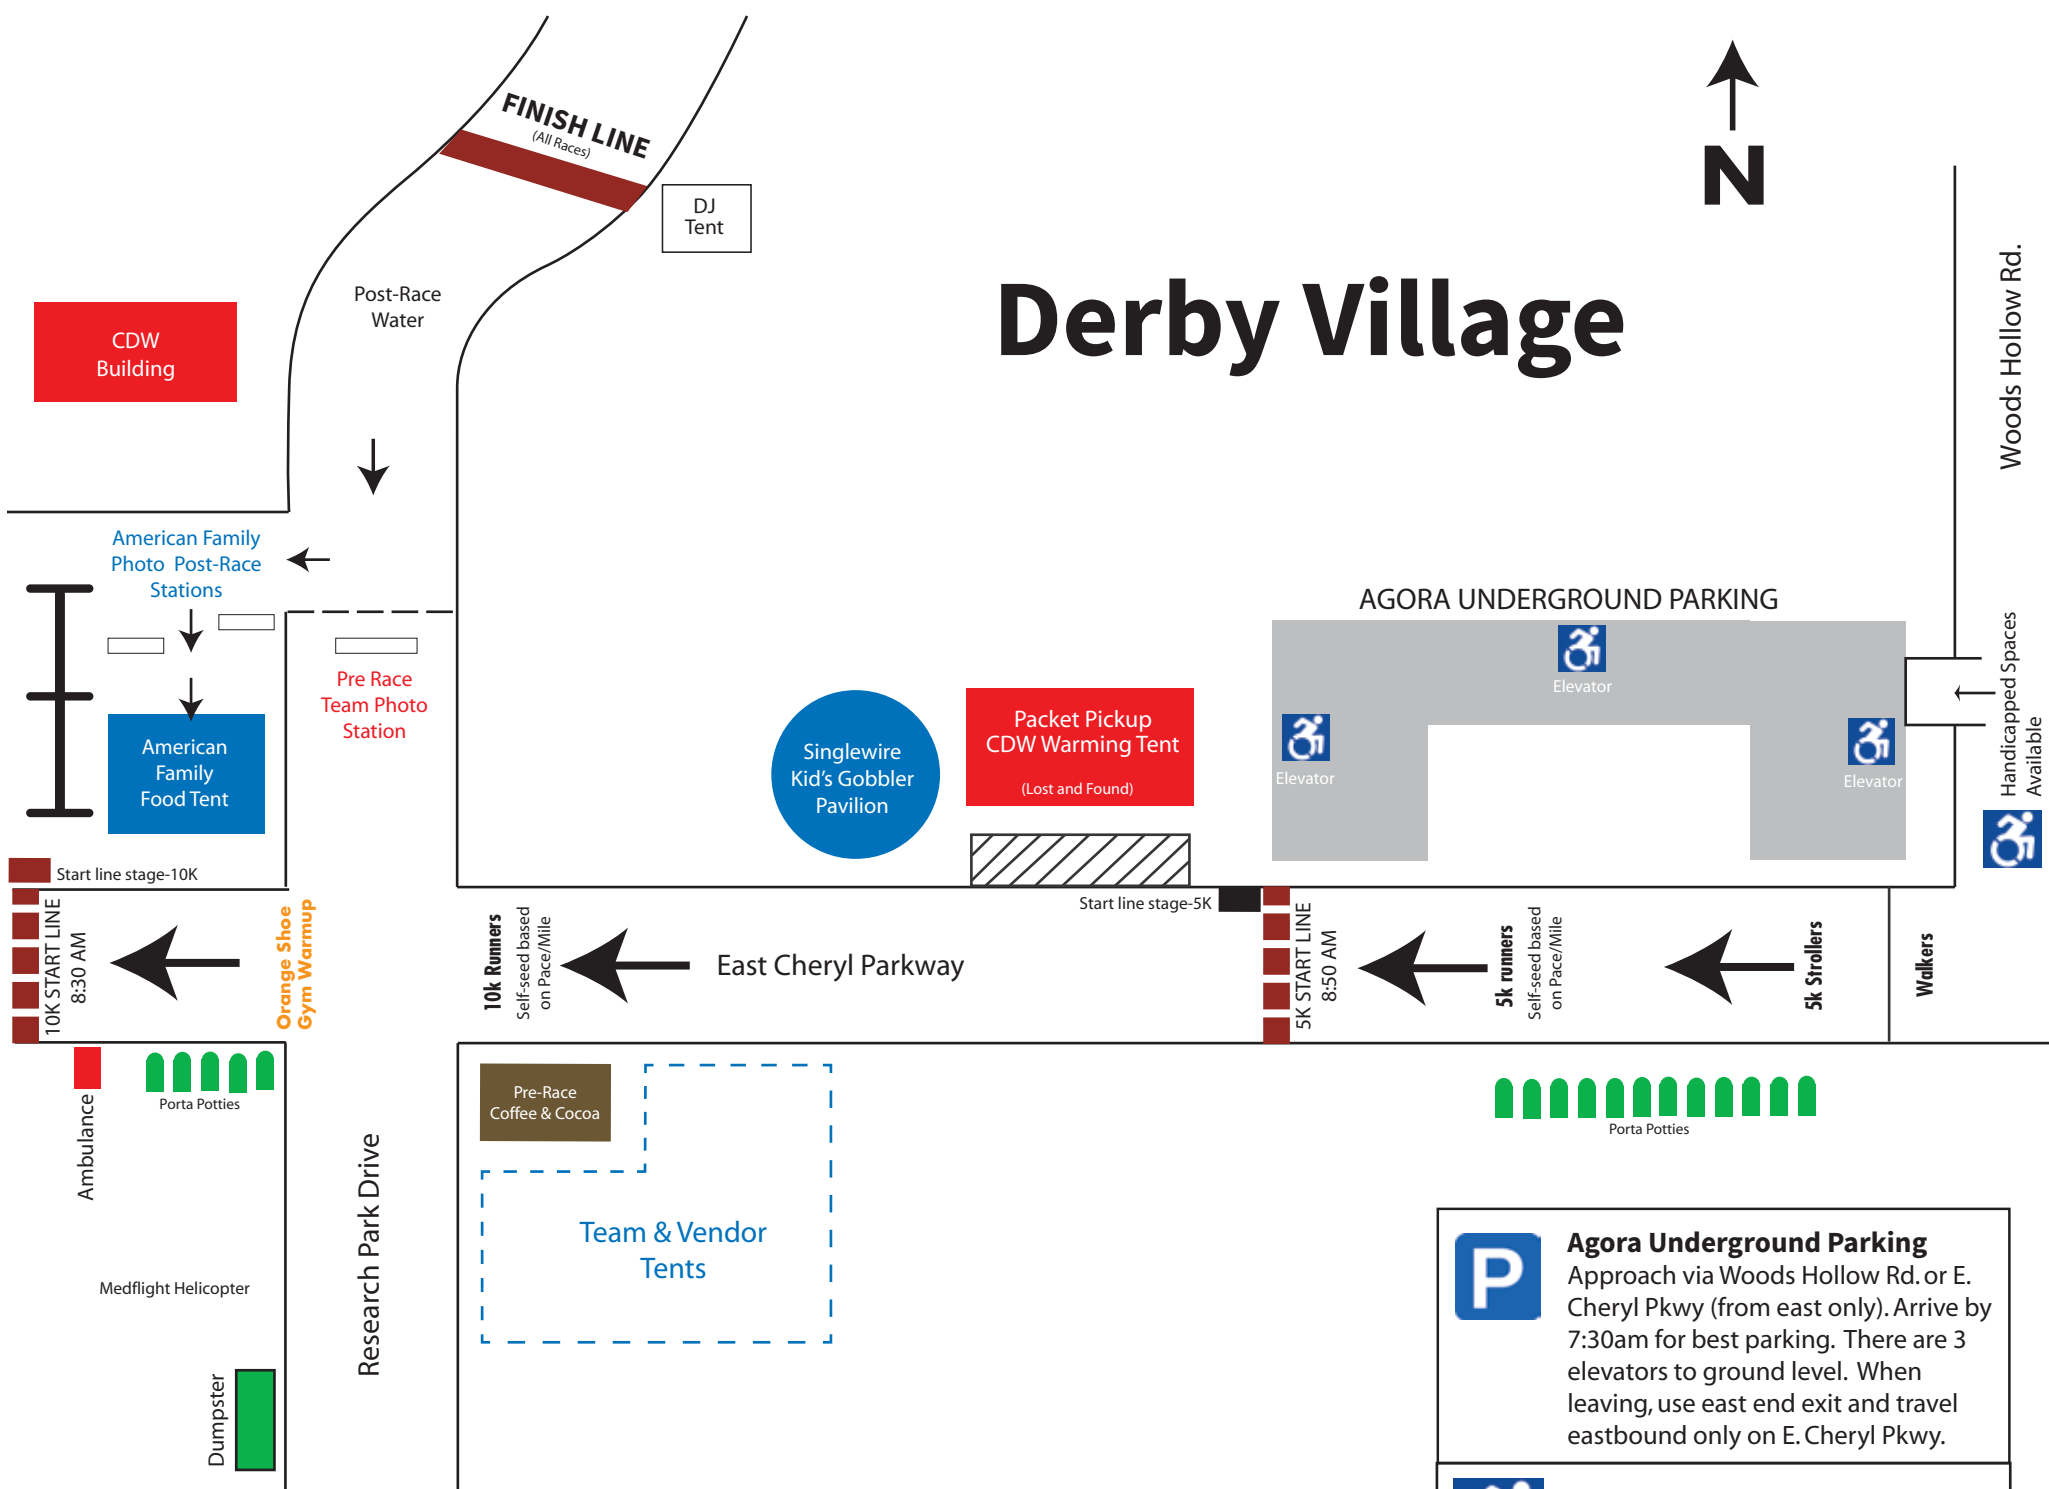

# Derby Village

**NEW THIS YEAR.** We'll be using minute per mile pace signs for you to place yourself at the start. Please place yourself accordingly.

**P** **Agora Underground Parking**  
 Approach via Woods Hollow Rd. or E. Cheryl Pkwy (from east only). Arrive by 7:30am for best parking. There are 3 elevators to ground level. When leaving, use east end exit and travel eastbound only on E. Cheryl Pkwy.

 Handicapped spaces near all elevators.