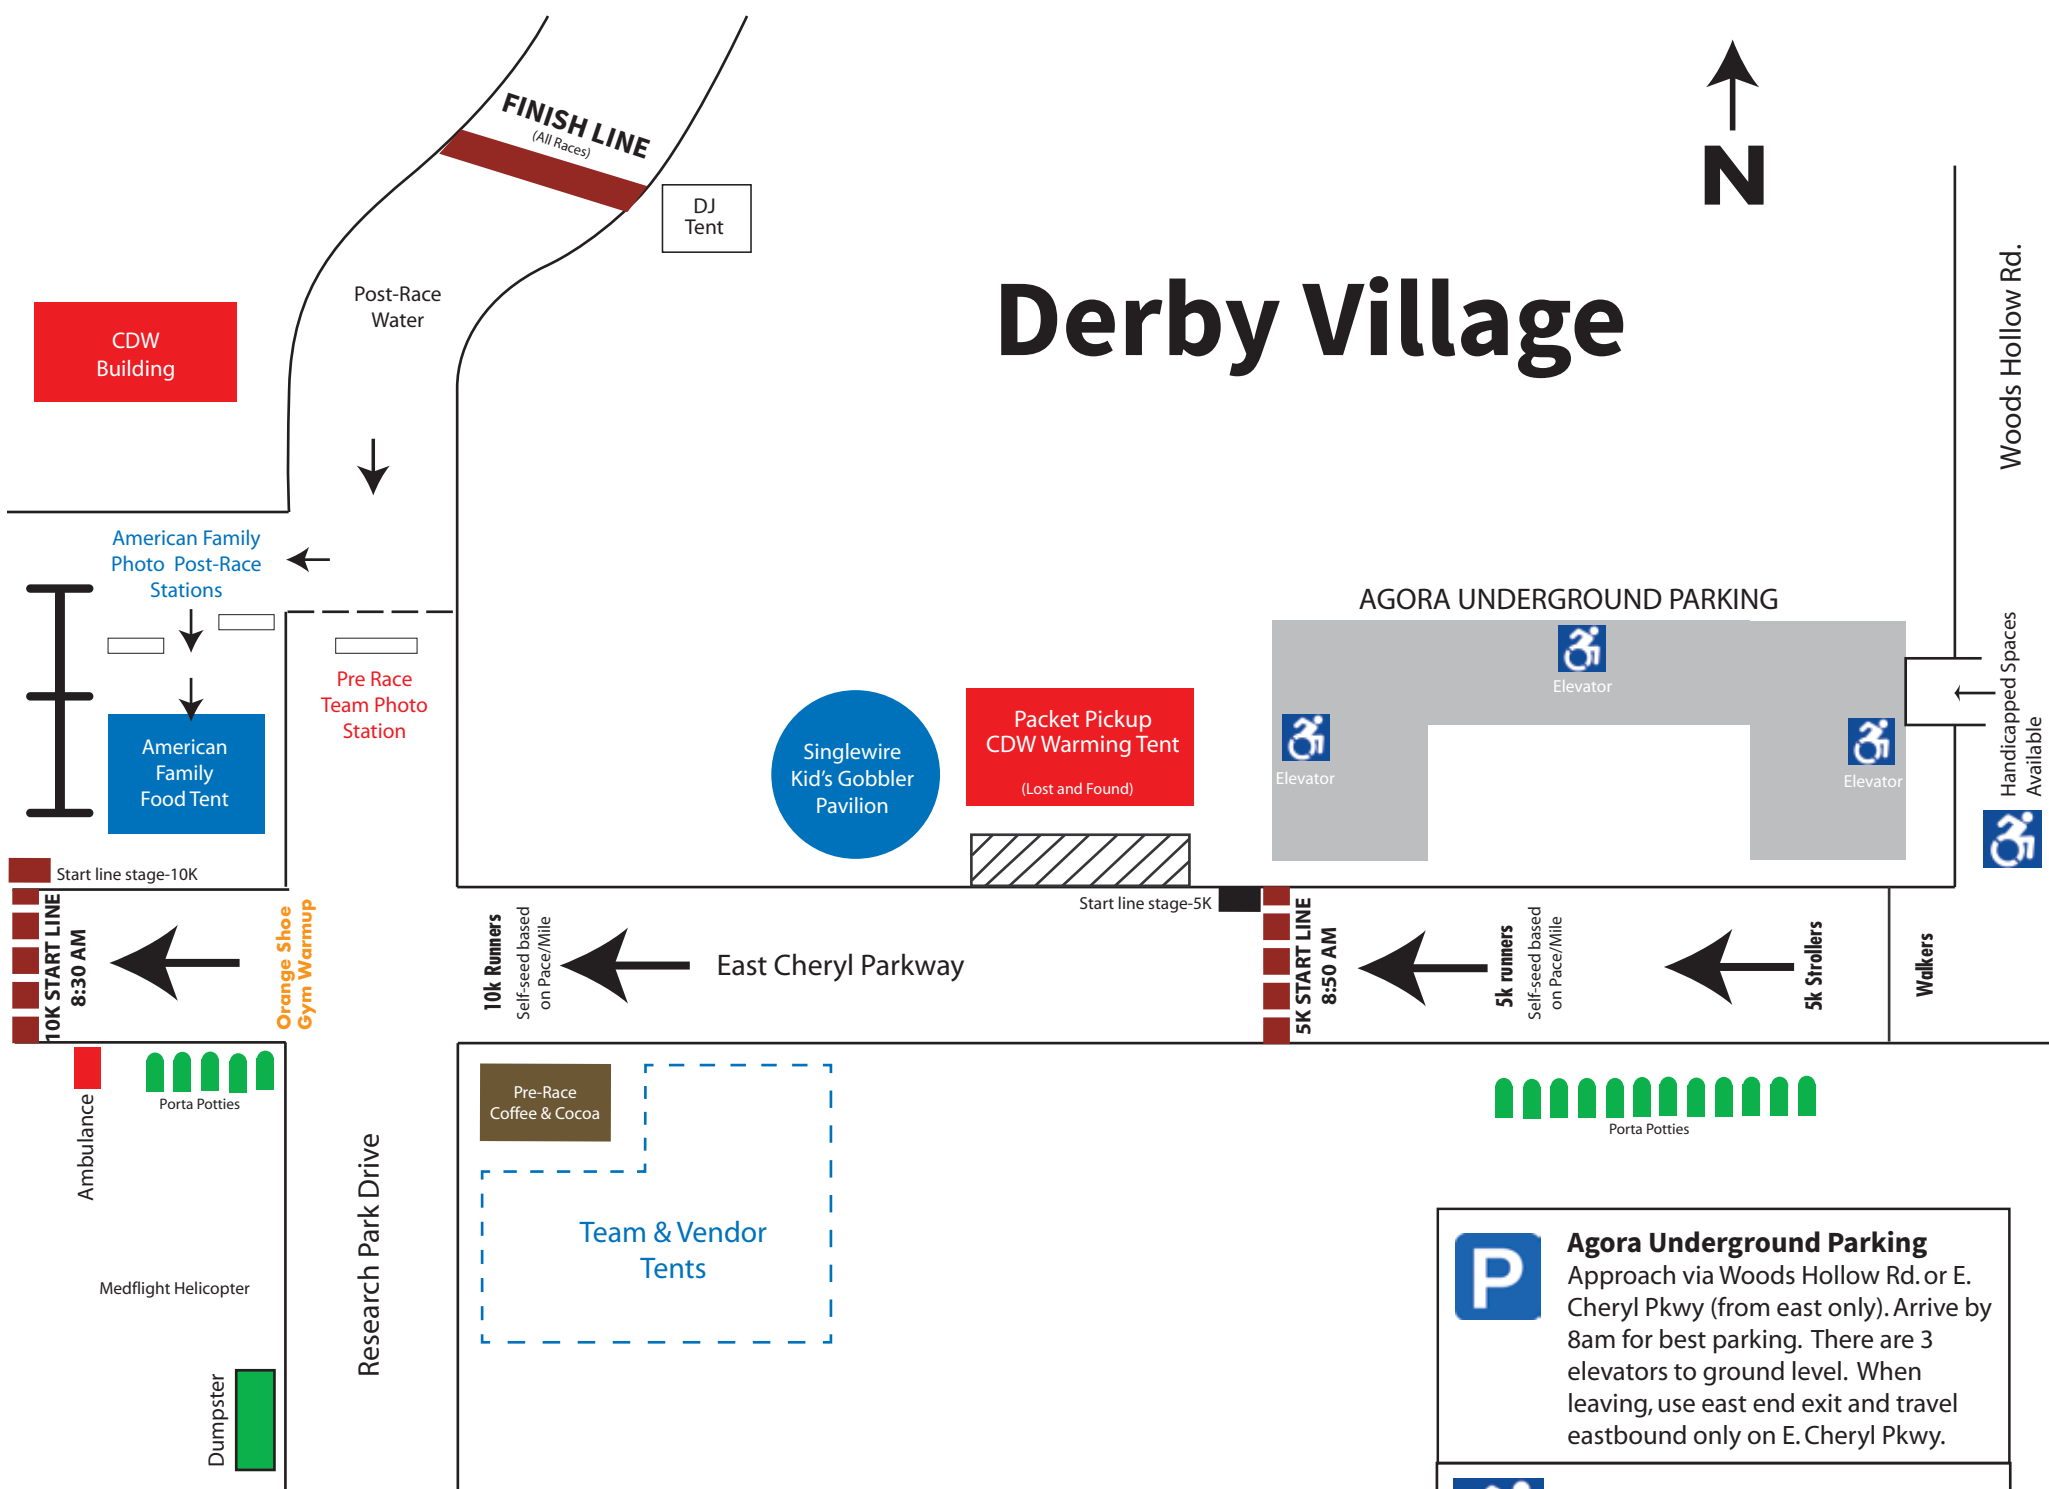

# Derby Village

**NEW THIS YEAR.** We'll be using minute per mile pace signs for you to place yourself at the start.  
Please place yourself accordingly.

**P** **Agora Underground Parking**  
Approach via Woods Hollow Rd. or E. Cheryl Pkwy (from east only). Arrive by 8am for best parking. There are 3 elevators to ground level. When leaving, use east end exit and travel eastbound only on E. Cheryl Pkwy.

 Handicapped spaces near all elevators.