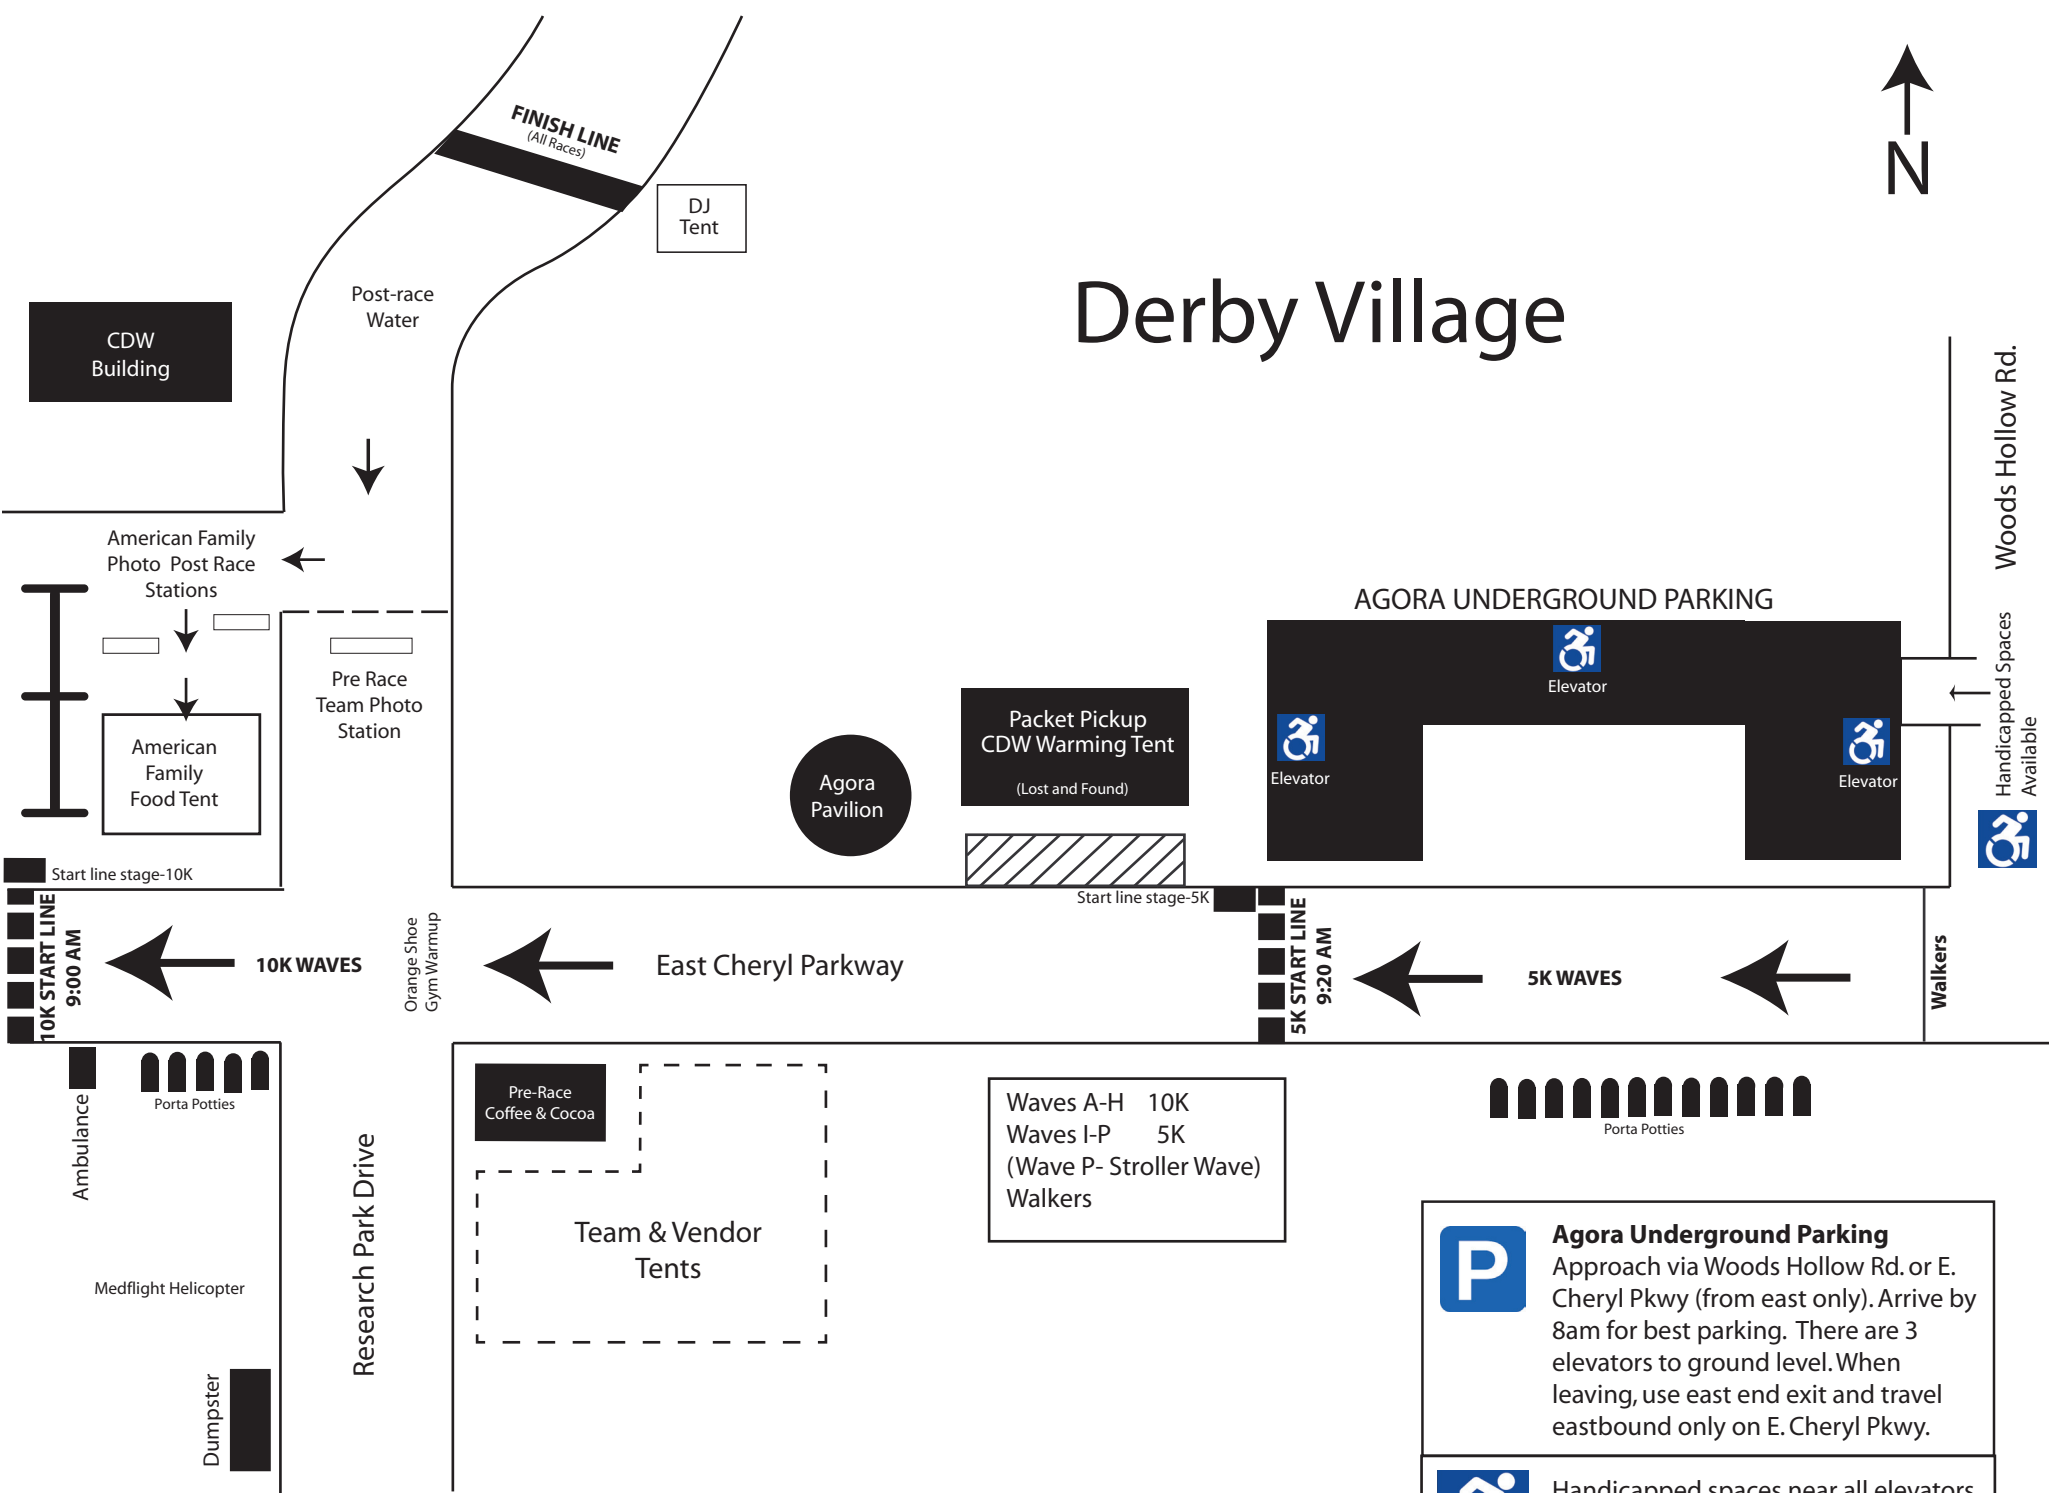

Derby Village

Please recycle your race goody bag in accordance with Madison's plastic bag recycling guidelines.

P **Agora Underground Parking**
 Approach via Woods Hollow Rd. or E. Cheryl Pkwy (from east only). Arrive by 8am for best parking. There are 3 elevators to ground level. When leaving, use east end exit and travel eastbound only on E. Cheryl Pkwy.

 Handicapped spaces near all elevators.